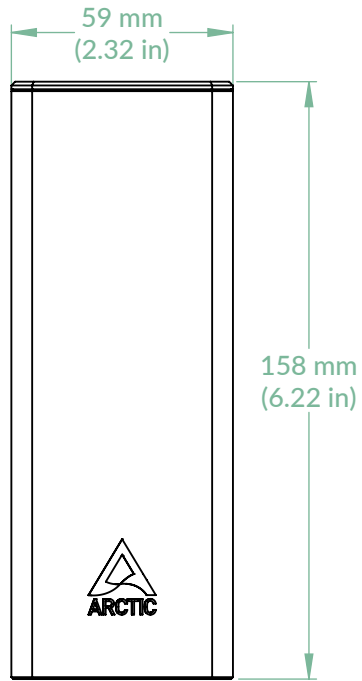

# Ratchet Screwdriver Toolkit

P/N: AETLS00002A

Scale 1:2

Rev. Date: 2024-11-18

Front View

Side View

Top View

Bottom View