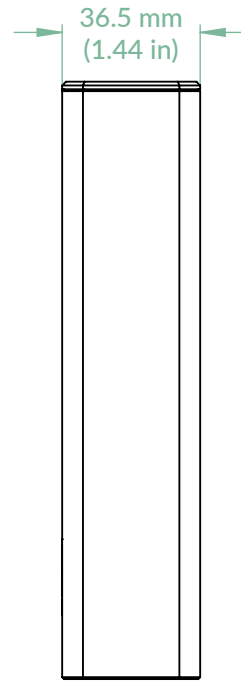

# Ratchet Screwdriver Toolkit

P/N: AETLS00002A

Scale 1:2

Rev. Date: 2024-11-18

Front View

Side View

Top View

Bottom View